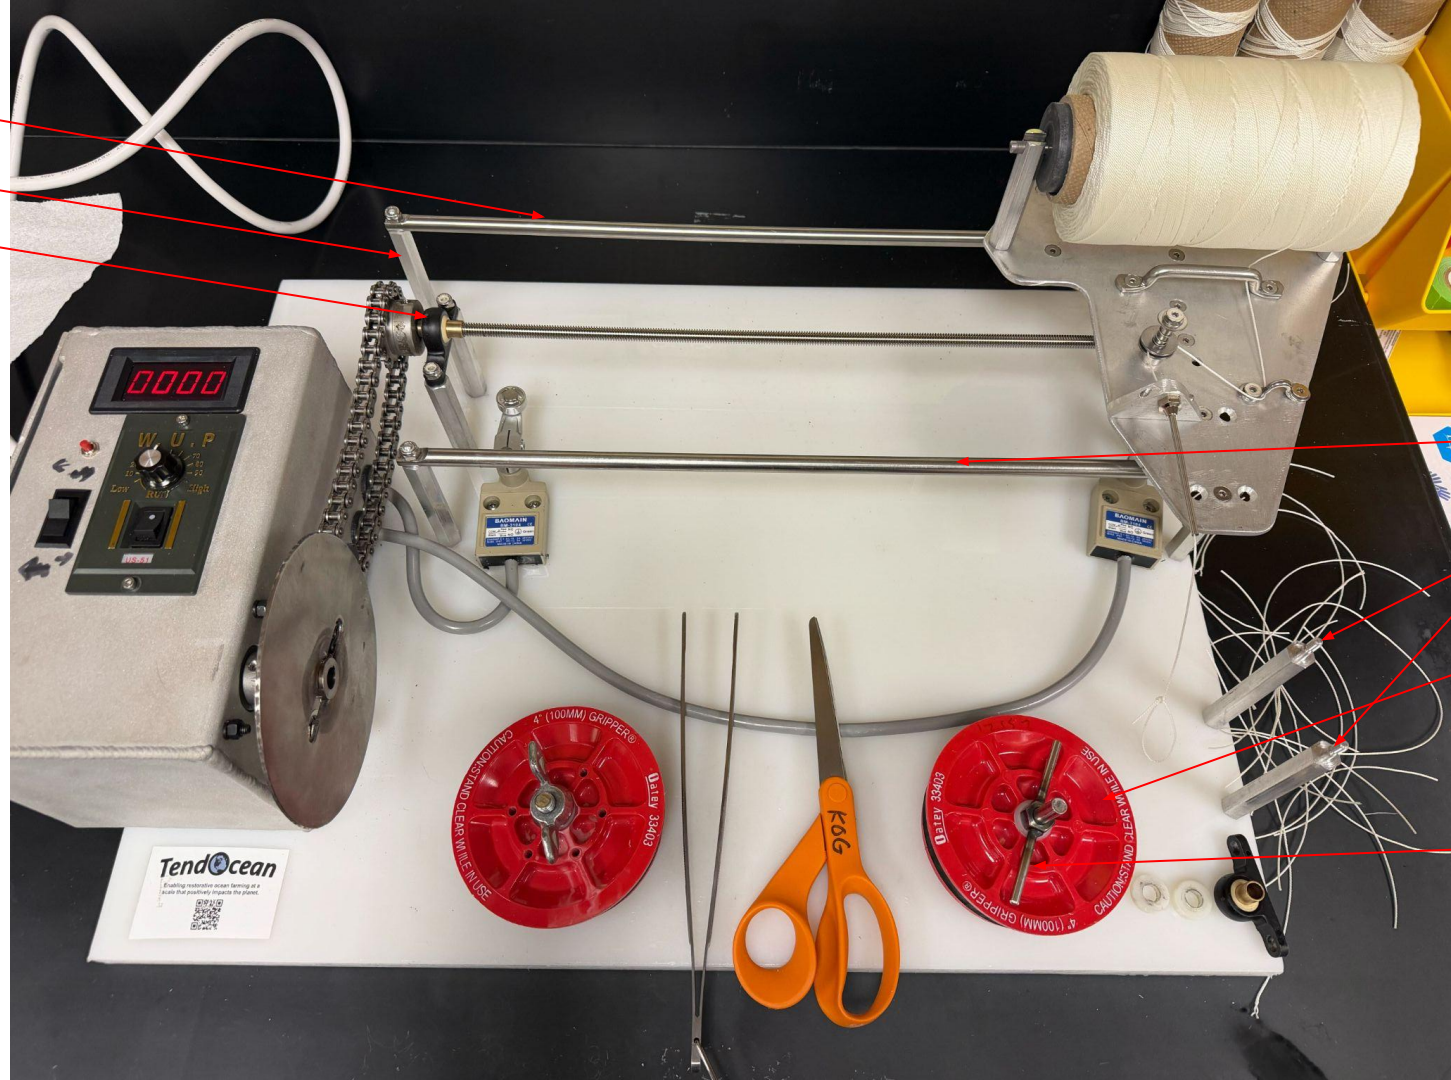

Parts List

35

37

31

19

41

27-29

38