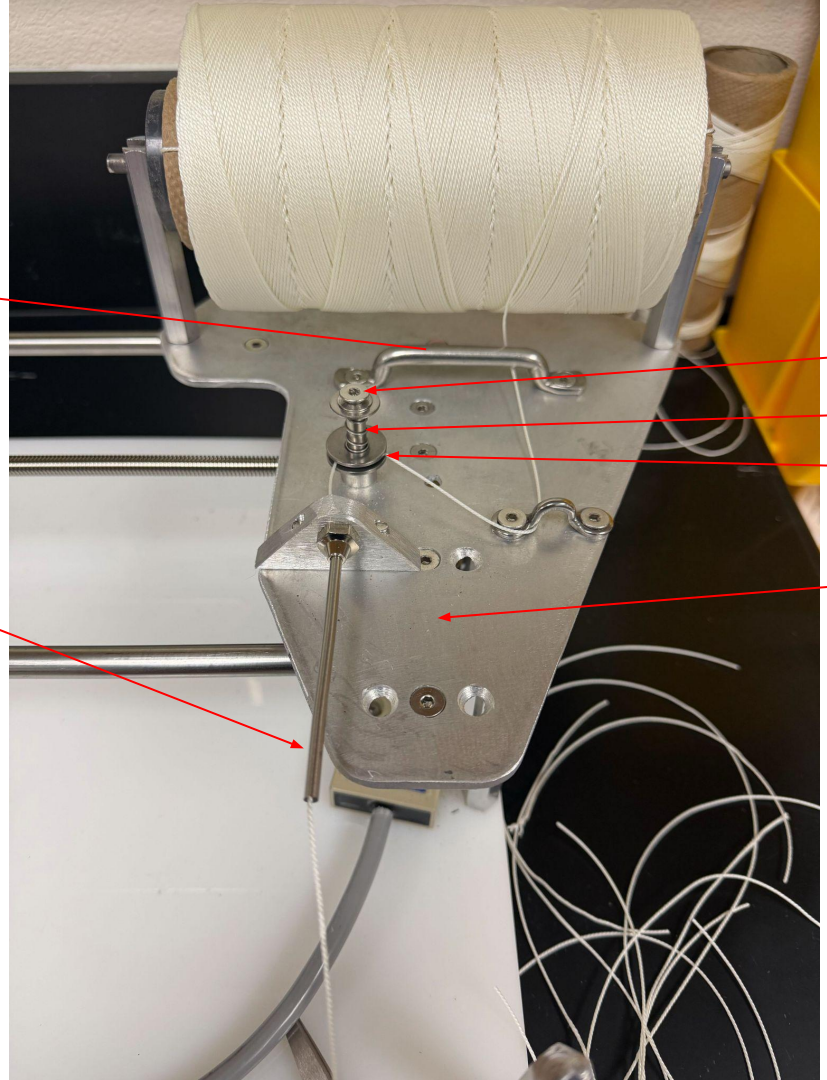

Parts List

48

45

46

47

2

42