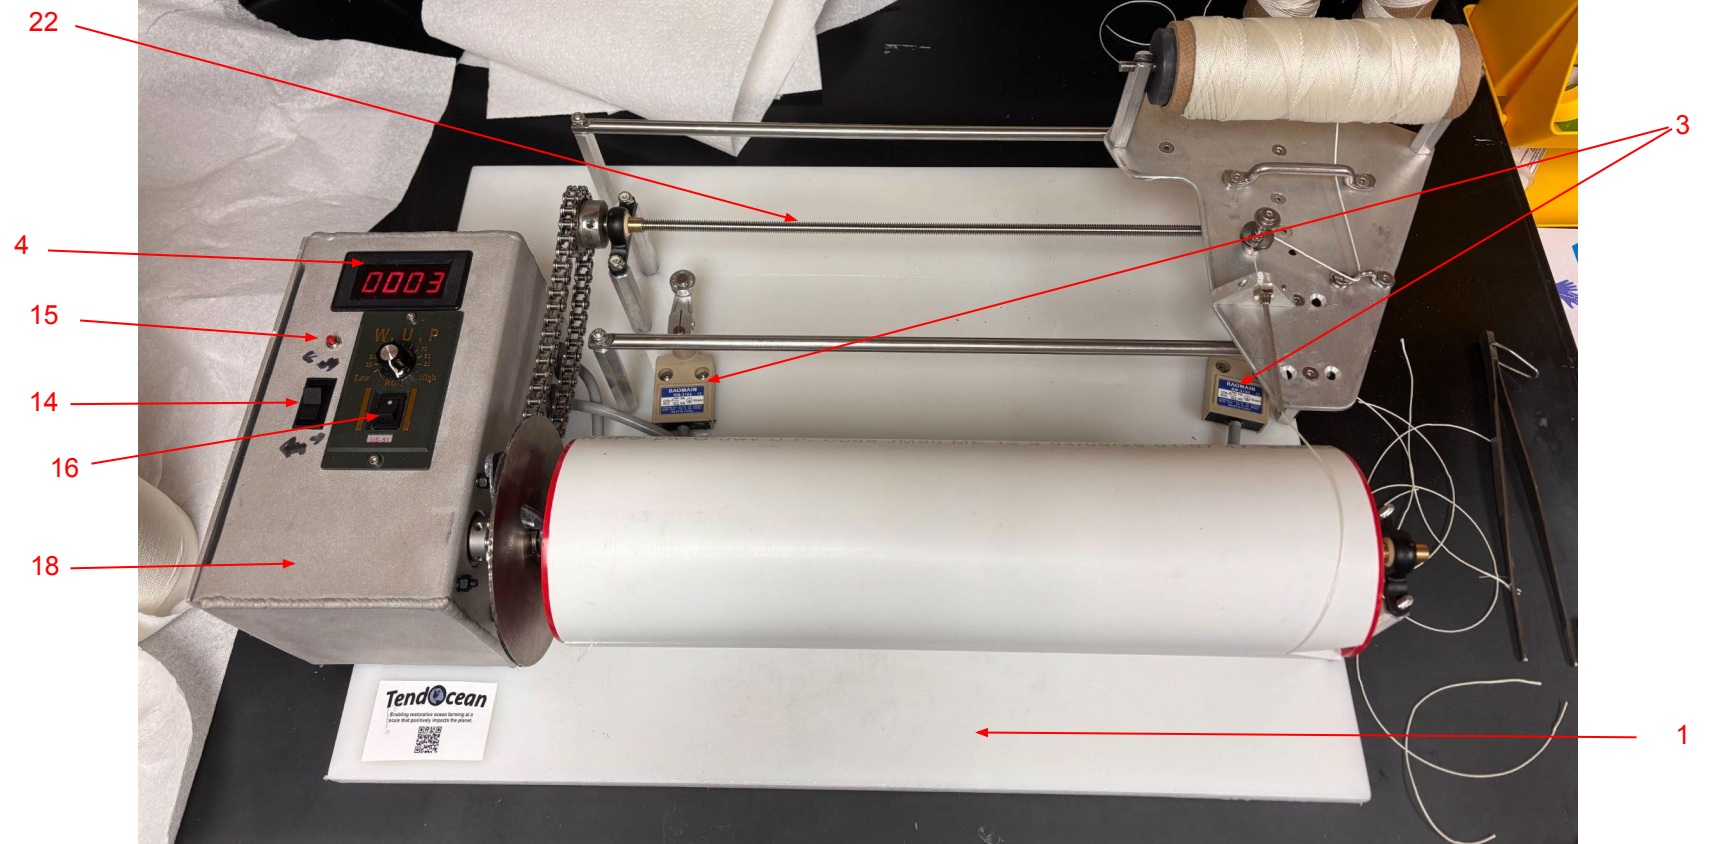

Kelp Seed Spool Winder

Mechanical Drawings and Parts List

Designed by Cliff Goudey, Tend Ocean
With Support from a Southeast Conference Kelp Seed Quality Improvement Grant

Parts List

Parts List

48

45

46