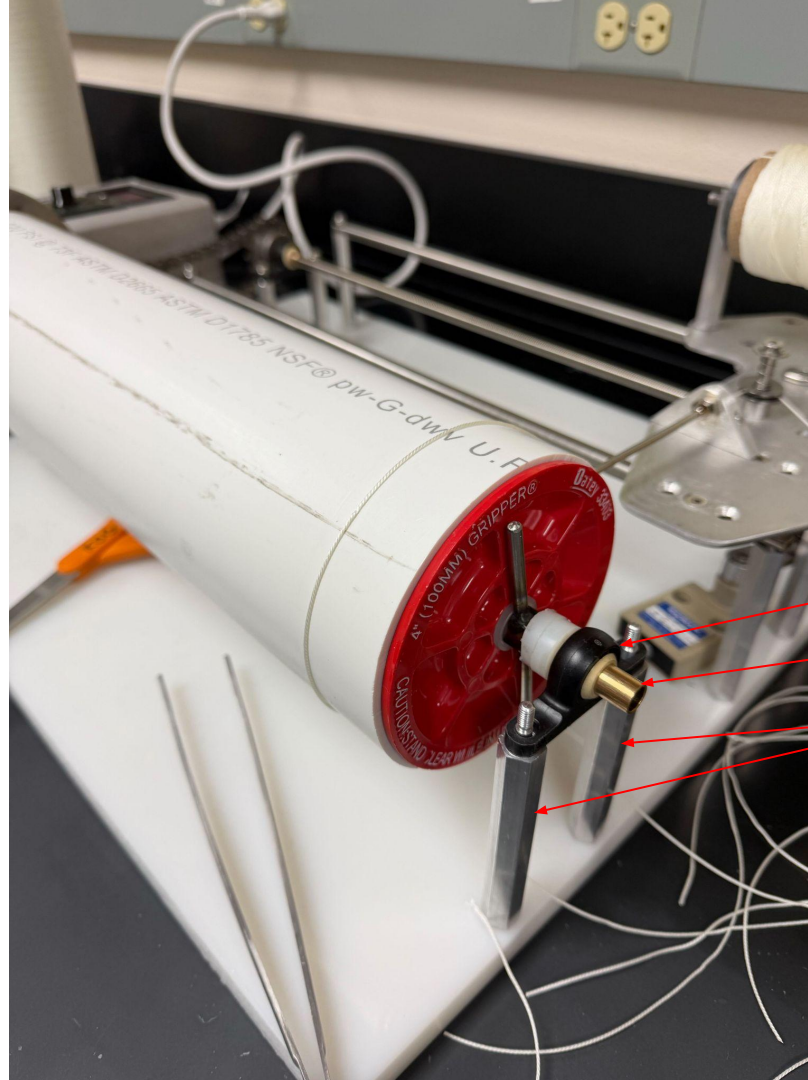

Parts List

23

24

20