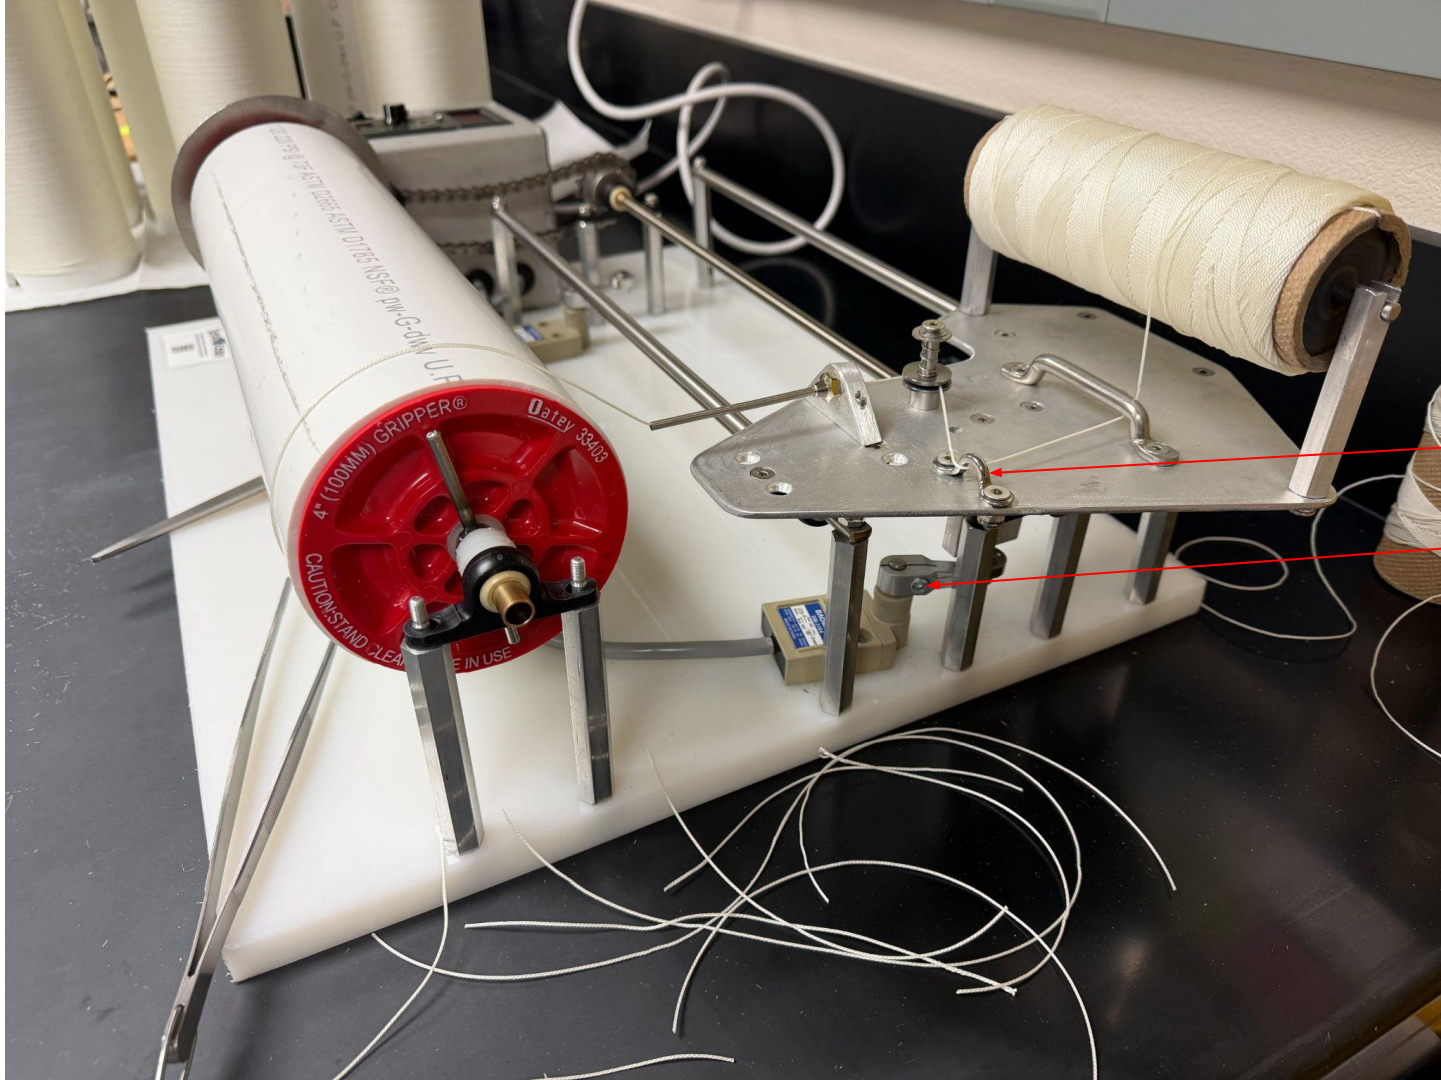

[Parts List](#)

21

26

Spool Winder Component Parts List

Component Number	Item	Quantity	Material	Description	Length	Role	Vendor	Part Number	Unit cost	Total Cost
1	base	1	PE	24x 18 WEBstaurantStore		base	Regency	24x18	$57.46	$57.46
2	tube	1	SS	needle		3 dispenser	McMaster-Carr	5446K71	$6.89	$6.89
3	switch	2		limit Amazon		drive	Baomain	BM-3104	$19.99	$39.98
4	counter	1		Amazon counter and prox		drive	Digiten	DC 12V 4	$16.99	$16.99
5	power	1		110 AC to 12 V dc Amazon		drive	Houhui	12VDC	$6.99	$6.99
6	chain	1	SS	3/8"		drive	McMaster-Carr	6264K84	$37.58	$37.58
7	coupling	1	SS	10mm		1 drive	McMaster-Carr	5395T314	$62.18	$62.18
8	grommet	3		cord protect		drive	McMaster-Carr	9600K97	$1.62	$4.87
9	sprocket	2	SS	9 tooth		drive	McMaster-Carr	2345K111	$90.81	$181.62
10	sprocket	1	SS	10 tooth		drive	McMaster-Carr	2345K121	$90.52	$90.52
11	sprocket	1	SS	11 tooth		drive	McMaster-Carr	2345K131	$101.79	$101.79
12	sprocket	1	SS	12 tooth		drive	McMaster-Carr	2345K141	$97.85	$97.85
13	sprocket	1	SS	13 tooth		drive	McMaster-Carr	2345K151	$104.38	$104.38
14	switch	1		toggle		drive	McMaster-Carr	7395K12	$2.93	$2.93
15	switch	1		push button		drive	McMaster-Carr	7397K112	$5.31	$5.31
16	motor	1		AC 110V 15 W 1:5 gearbox		drive	TBVECHI	15W 1:5	$54.00	$54.00
17	tab	1	SS	1/4 x 2 x 3/4		drive	Wilson Welding	custom	$60.00	$60.00
18	enclosure	1	Aluminum	1/8" sheet		drive	Viking Welding	custom	$200.00	$200.00
19	rail	1	SS	10mm rod	18.25	front rail	McMaster-Carr	1272T39	$44.87	$44.87
20	standoff	2	Aluminum	1/2" hex 10-32		4 front rail	McMaster-Carr	93505A682	$9.52	$19.04
21	guide	1	SS	1" wide		guide	McMaster-Carr	8860T91	$1.52	$1.52
22	lead screw	1	SS	8 x 1.5 x 500 mm	20	lead screw	Igus	PTGSG8X1.5R-E	$15.09	$15.09
23	bearing	2	Plastic	2" x 10mm		lead screw	McMaster-Carr	14	$12.76	$25.52
24	Bush	3	brass	10mm OD		1 lead screw	McMaster-Carr		$8.70	$26.10
25	collar	2	SS	10mm		lead screw	McMaster-Carr	6058N18	$6.91	$13.82
26	screw	6	SS	#8	0.75	limit switch	McMaster-Carr	92470A197	$0.10	$0.57
27	pipe plug	2	Plastic	2" Oatey		pipe support	Lowes	23508	$7.54	$15.08
28	pipe plug	2	Plastic	3" Oatey		pipe support	Lowes	23519	$7.34	$14.68
29	pipe plug	2	Plastic	4" Oatey		pipe support	Lowes	23521	$8.95	$17.90
30	lead nut	1	Plastic	Igus		platform	Igus	TR-JFRM036	$21.50	$21.50
31	Bearing	3	Plastic	2" x 10mm		platform	McMaster-Carr	687K34	$12.76	$38.28
32	screw	2	SS	10-32 flat socket	1.5	platform	McMaster-Carr	92210A303	$0.10	$0.21
33	Plate	1	Aluminum	10" x 8.5 x 1/8"		platform	Wilson Welding	custom	$120.00	$120.00
34	tab	1	Aluminum	1.5 x 1.5 x 3/8		platform	Wilson Welding	custom	$25.00	$25.00
35	rail	1	SS	10mm rod	19.5	rear rail	McMaster-Carr	1272T39	$44.87	$44.87
36	screw	12	SS	10-32 flat socket		1 rear rail	McMaster-Carr	90585A992	$0.40	$4.78
37	standoff	4	Aluminum	1/2" hex 10-32	3.5	rear rail	McMaster-Carr	93505A682	$9.52	$38.08
38	axle	2	SS	1/4"		2 spool support	McMaster-Carr	89325K91	$1.11	$2.22
39	core	1	PVC	1.75" dia		7 spool support	McMaster-Carr	8745K24	$6.92	$6.92
40	nut	18	SS	10-32" locking		spool support	McMaster-Carr	93505A038	$0.12	$2.10
41	standoff	6	Aluminum	1/2" hex 10-32 thread		3 spool support	McMaster-Carr	93505A038	$7.65	$45.90
42	mount	1	Aluminum	3/8" x 1.75" x .875		support	Wilson Welding	custom	$25.00	$25.00